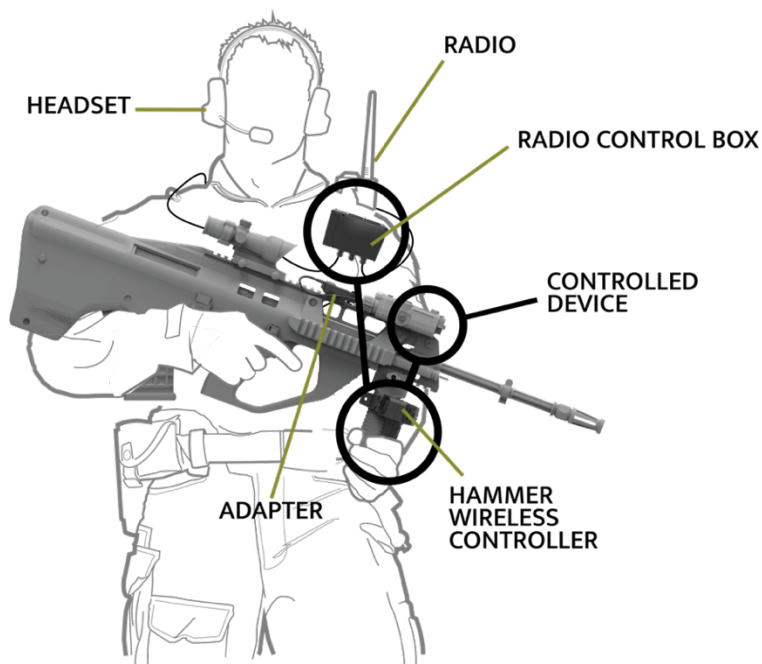

> KEY FEATURES

- Controller is ambidextrous and can be operated equally well by the left or right hand as long as both thumb buttons are programmed to be functionally identical.
- Directly control up to two radios through the RCB (controlling PTT, volume and channel), or indirectly, through a body hub, End User Devices or Head-up Displays.
- Possible to control elements within a local area network if one of the radios carried by the operator is network capable.

> TRAINING

- Can be conducted in less than an hour.
- A web-based app has been developed that can be hosted on a Smart-phone.

> OPERATIONAL FEATURES

- **Data-logging** enables button activations on individual controllers to be recorded and time stamped, and then downloaded for after action review.
- **User Configuration Utility** for customizing the operation of the RACU System to suit individual requirements and preferences.

> eyes on, hands on®

> head up, eyes on target,
hands on weapon®