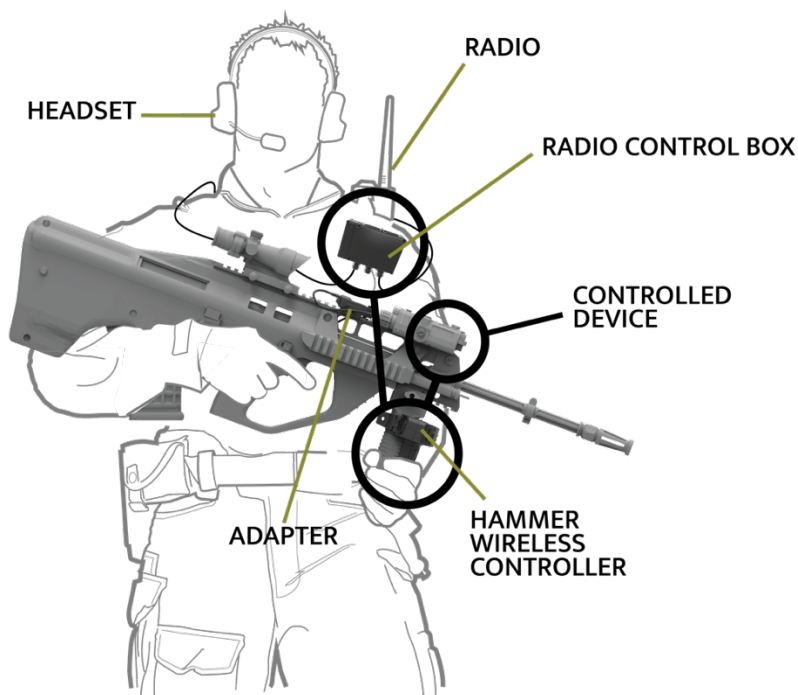

> KEY FEATURES

- Controller is ambidextrous and can be operated equally well by the left or right hand as long as both thumb buttons are programmed to be functionally identical.
- Directly control up to two radios through the RCB (controlling PTT, volume and channel), or indirectly, through a body hub, End User Devices or Head-up Displays.
- Possible to control elements within a local area network if one of the radios carried by the operator is network capable.

> TRAINING

- Can be conducted in less than an hour.
- A web-based app has been developed that can be hosted on a Smart-phone.

> OPERATIONAL FEATURES

- **Data-logging** enables button activations on individual controllers to be recorded and time stamped, and then downloaded for after action review.
- **User Configuration Utility** for customising the operation of the RACU System to suit individual requirements and preferences.

> eyes on, hands on®

> head up, eyes on target,
hands on weapon®